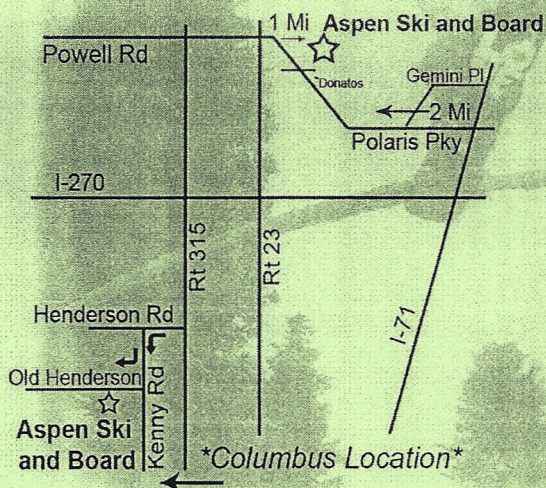

** The Only Place in The City That Has
The Most Current Ski Jackets,
Board Jackets, Pants, & Hoodies

Come Visit One of Aspen Ski and Board's Two Locations
On Polaris Parkway or On Old Henderson Rd.

Summer Hours: M-F 11-8 Sat 10-6 Sun 12-5